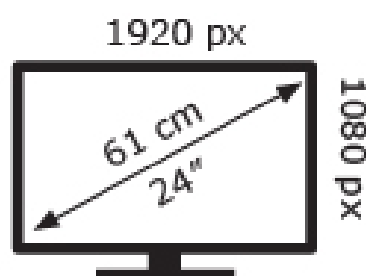

ENERG

ViewSonic

VG2440V / VS18402

22 kWh/1000h

2019/2013